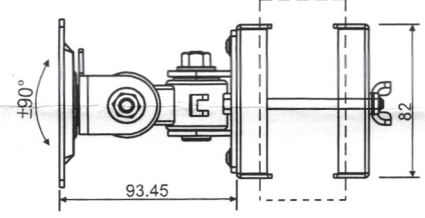

LCD Monitor Pole Mount

Specification

*Strong loading up to 15 kgs LCD Monitor.

Unit:mm

MAIN PARTS

ITEM	1	2	3	4	5
PARTS					
QTY	1	1	2	2	2

PARTS FOR TV BRACKETS

ITEM	6	7	8	9
PARTS				
QTY	1	4	4	1