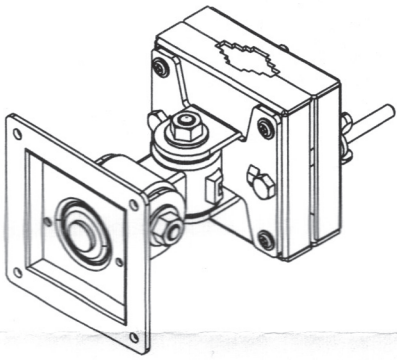

LCD Monitor Pole Mount

Specification

*Strong loading up to 15 kgs LCD Monitor.

Unit:mm

MAIN PARTS

ITEM	1	2	3	4	5
PARTS					
QTY	1	1	2	2	2

PARTS FOR TV BRACKETS

ITEM	6	7	8	9
PARTS				
QTY	1	4	4	1