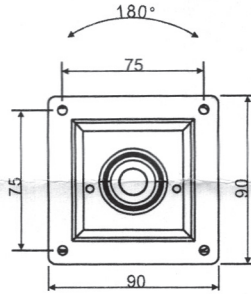

LCD Monitor Pole Mount

Specification

*Strong loading up to 15 kgs LCD Monitor.

Unit:mm

MAIN PARTS

ITEM	1	2	3	4	5
PARTS					
QTY	1	1	2	2	2

PARTS FOR TV BRACKETS

ITEM	6	7	8	9
PARTS				
QTY	1	4	4	1