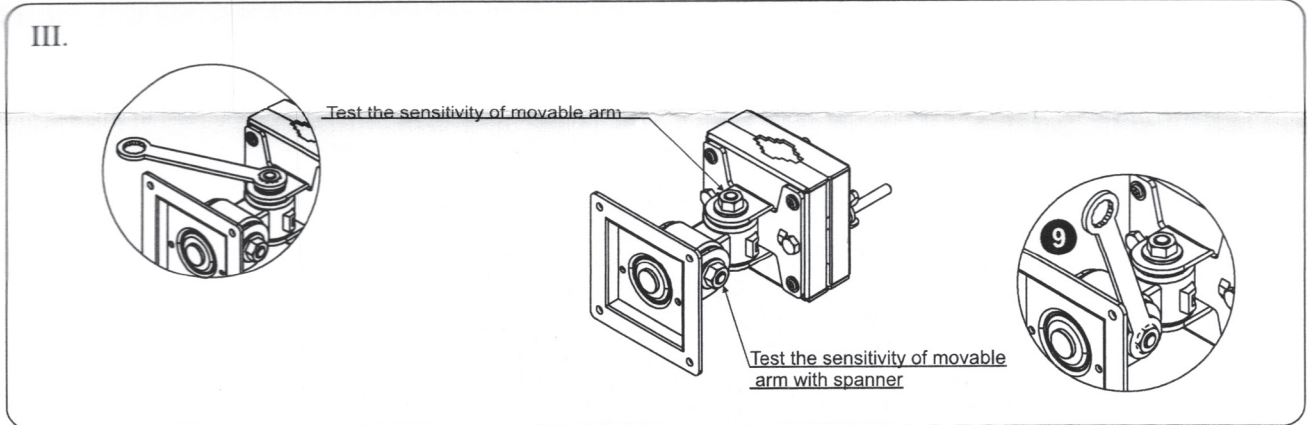

LCD Monitor Pole Mount

Specification

*Strong loading up to 15 kgs LCD Monitor.

Unit:mm

MAIN PARTS

ITEM	1	2	3	4	5
PARTS					
QTY	1	1	2	2	2

PARTS FOR TV BRACKETS

ITEM	6	7	8	9
PARTS				
QTY	1	4	4	1