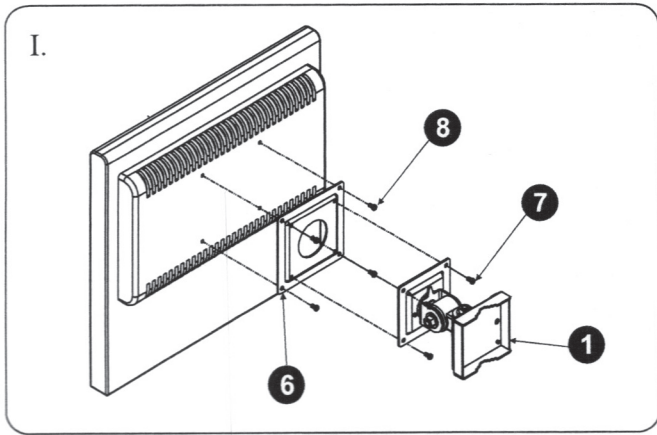

LCD Monitor Pole Mount

Specification

*Strong loading up to 15 kgs LCD Monitor.

Unit:mm

MAIN PARTS

ITEM	1	2	3	4	5
PARTS					
QTY	1	1	2	2	2

PARTS FOR TV BRACKETS

ITEM	6	7	8	9
PARTS				
QTY	1	4	4	1