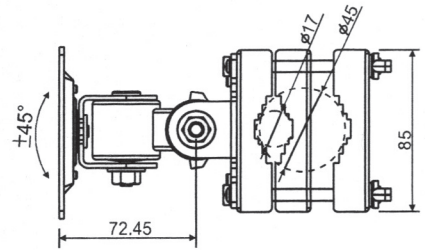

LCD Monitor Pole Mount

Specification

*Strong loading up to 15 kgs LCD Monitor.

Unit:mm

MAIN PARTS

ITEM	1	2	3	4	5
PARTS					
QTY	1	1	2	2	2

PARTS FOR TV BRACKETS

ITEM	6	7	8	9
PARTS				
QTY	1	4	4	1