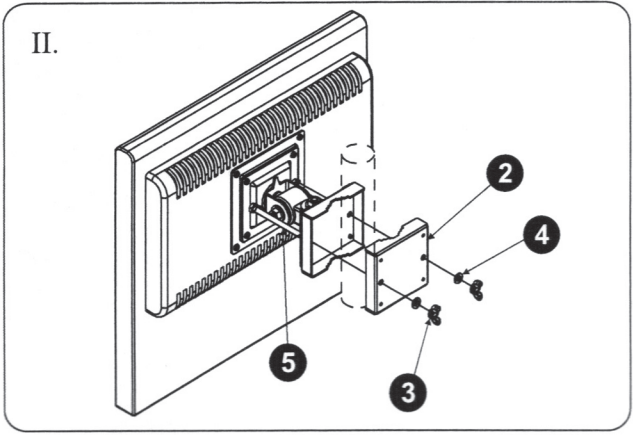

LCD Monitor Pole Mount

Specification

*Strong loading up to 15 kgs LCD Monitor.

Unit:mm

MAIN PARTS

ITEM	1	2	3	4	5
PARTS					
QTY	1	1	2	2	2

PARTS FOR TV BRACKETS

ITEM	6	7	8	9
PARTS				
QTY	1	4	4	1