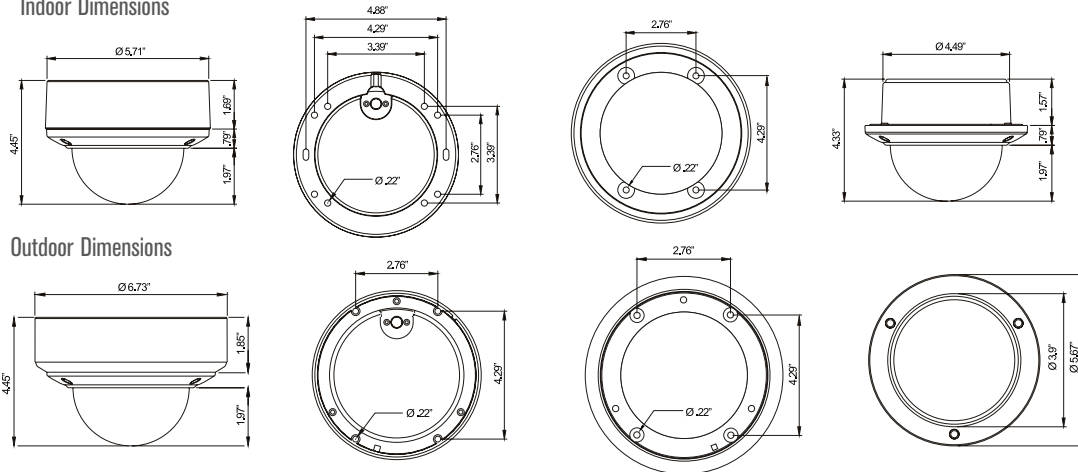

WDR Mighty Dome

Wide Dynamic Range (WDR) Mighty Dome Camera w/550TVL

Detailed Specifications	VTD-MX2910/922-WDR (Indoor)	VTD-MVX2910/922-WDR (Outdoor)
Image Sensor	1/3" RGB Color DPS SENSOR (Pixim Orca D1500 series)	
Gamma	0.45	
Sync System	Internal	
Scanning system	2:1 Interlace	
Lens Options	2.9-10mm / 9-22mm	
Horizontal Resolution	550 TV Lines	
Min. Illumination	0.0002Lux with DSS + ICR Modes ON (F1.2 @ 40IRE)	
S/N Ratio	More than 50dB AGC OFF at 50IRE	
Video Output	1.0Vp-p composite, 75 Ohms	
Effective Pixels	768(H) x 494(V)	
Electronic Shutter	1/60 ~ 1/30, 720sec fully automatic global electronic shutter	
White Balance	2000~11000°K Automatic tracking	
WDR Mode	4 presets (Low / Middle / High / Custom)	
Auto Iris Control	DC drive iris control. Level control is fixed internally	
Slow shutter	2X, 4X, 8X, 16X, 32X ESS	
BLC Zone	4 areas (CTR SPOT, UPPER 1/3, MIDDLE 1/3, LOWER 1/3)	
Presets	NORMAL, INDOOR, OUTDOOR, FL-LIGHT, LOBBY, WAREHOUSE	
Flicker reduction	Yes	
OSD	Yes (Setup menu only)	
Weatherproof	N/A	IP68
Operating Temperature	14F ~ 122F (-10C ~ +50C)	
Operating Humidity	Within 85% RH	
Power Consumption	3 Watts	
Power Requirement	12VDC/24VAC Dual Voltage (500 mA Minimum)	
Dimensions (H x Dia.)	4.45" x 5.71" (113mm x 145mm)	4.45" x 6.73" (113mm x 171mm)

Indoor Dimensions

(888) VITEK-70 | WWW.VITEKCCTV.COM
28492 Constellation Road Valencia, CA 91355