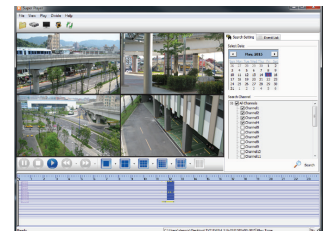

View backups on PC computers using included Backup Player Software