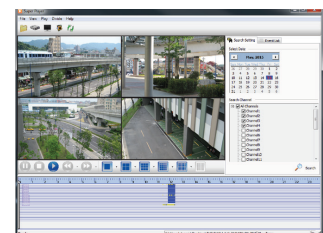

FEATURES:

- Full Tribrid Operation with 4 / 8 / 16 Channel HD-TVI/Analog BNC Inputs + IP Camera Support
- IP Camera Support: 1-Channel (VT-TTR410), 4-Channel (VT-TTR820) and 8-Channel (VT-TTR1620) IP Camera Support
- 120fps @ 720p / 60fps @ 1080p (VT-TTR410), 240fps @ 720p / 120fps @ 1080p (VT-TTR820) and 480fps @ 720p / 240fps @ 1080p (VT-TTR1620) Recording
- Simple plug and play, point-to-point connection from camera to DVR
- H.264 Compression
- HDMI & VGA Video Outputs
- Supports 6TB Hard Drives
- 2-Way Audio
- PTZ Control over RS-485
- Pentaplex: Live Display / Record / Playback / Backup / Remote Access
- VT-TTR410: 1 Internal SATA2/SATA3 HDD Slots supporting up to 6TB (1 x 6TB HDD) / VT-TTR820 / VT-TTR1620: 2 Internal SATA2/SATA3 HDD Slots supporting up to 12TB (2 x 6TB HDD)
- Applications for iOS & Android
- Remote Viewing over the Internet via Web Browser or LAN
- Mac OS® Client & CMS Central Management Software Included
- Supports both Dynamic and Static IP Addresses
- Control locally via Front Panel Controls, USB Mouse, or IR Remote control

Included VMS Software allows remote viewing and control of multiple Transcendent Series DVR's & NVRs, even when located at multiple locations

Remote Viewing Apps Available for iOS & Android

View backups using included Backup Player Software