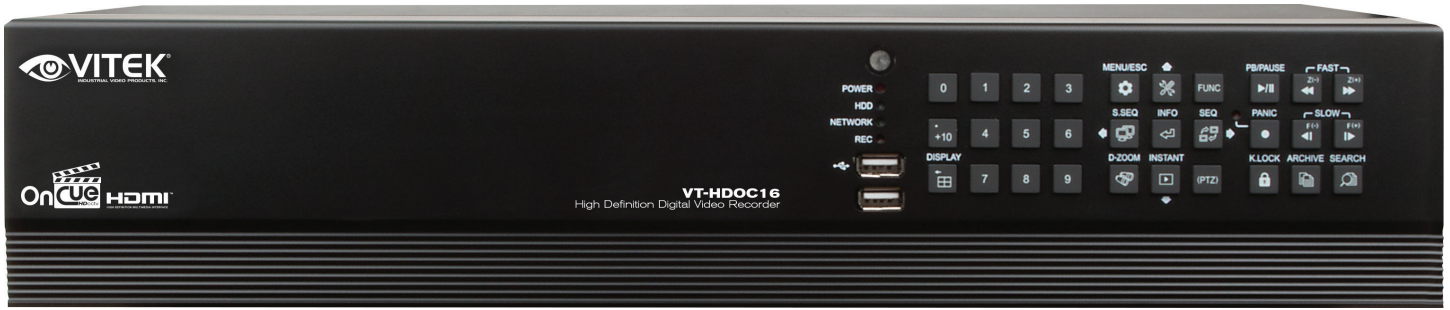

VT-HDOC16

On Cue 16 Channel Real Time 1080p
HD-SDI Digital Video Recorder

HD-SDI or High Definition Serial Digital Interface is a technology adopted from the broadcast industry. The format SMPTE 292M has now been adopted across the Closed Circuit Video Industry and is brought to you by VITEK in an Economical and feature abundant way.

FEATURES

- 16 CH HD-SDI / Analog Inputs (hybrid) with Full 1080p Camera Support
- Hybrid Operation over COAX for HD-SDI, 960H, and D1 Cameras
- Simple plug and play, point-to-point connection from camera to DVR
- Real Time Recording on all channels at 1080p (480fps)
- HDMI, VGA, and Spot BNC Outputs
- 5 Internal SATA2/SATA3 HDD Slots supporting up to 15TB (5 x 3TB HDD) using Advanced HDD Format
- External SATA Port (eSATA) Supporting up to 5x External via eSATA
- Alarm In/Out
- Per channel Image Adjustment
- 4 Channel Audio In
- 32 x 24 Motion Detection Grid
- Multi channel Spot output
- Remote Viewing via CMS Software, Internet Explorer, and Mobile Phones (iOS/Android)
- Panorama (Thumbnail) Search
- Linear digital zoom for live and playback
- Up to 7 Simultaneous Network/Remote Connections
- 64 Camera Remote Viewing via CMS Software
- RS485 Communication port