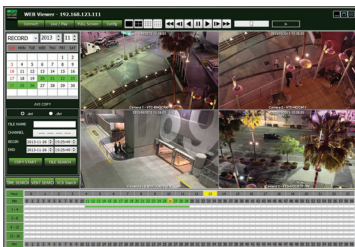

OnCue IP "P" NVR Series

VT-NV "P" Series Stand-alone Real-time IP Network Video Recorders with Real Time Recording on all channels at 1080P and shares the same local and remote software platform as our award winning On Cue HD-SDI recorders. The Advanced On Cue Central Monitoring software (CMS) is capable of connecting multiple On Cue NVRs and HD-SDI/ EX-SDI recorders. Up to 6 Internal SATA2 HDD Slots support up to 24TB (6 x 4TB HDD) using Advanced HDD Format plus optional eSATA for storage expansion (up to 5 more HDD).

VT-NV "P" Series:

8, 16, and 32 Channel Real Time 1080P Network Video Recorders

Features:

- 8, 16, or 32 Channel Stand-alone Real-time IP Network Video Recorders
- Full HD (720/1080p) Real-time recording, live display, and playback
- Panorama (Thumbnail) Search
- HDMI, VGA, and BNC Outputs
- H.264 & MPEG4 Dual Streaming Compression Method
- Plug and Play & Auto configuration for ONVIF compliant and many leading IP Camera models
- P2P (Peer to Peer) camera connection supported by internal Hub
- Health monitoring: Temperature, Fan speed, HDD S.M.A.R.T
- Alarm In/Out
- Per channel Image Adjustment
- Internal 8-Port PoE Switch
- 1 Gigabit LAN Port / 1 Gigabit WAN Port
- Video Analytics with Search Feature (Camera dependant)
- Linear Digital zoom / Automatic sequencing / Freezing
- Quadplex (Live / Record / playback / network)
- Remote Viewing via CMS Software, Internet Explorer, and Mobile Phones (iOS/Android)
- Web-based remote configuration
- Supports up to 24GB Internal Storage (6x4TB)
- eSATA for storage extension of up to 5 more HDD
- Bidirectional Audio Support
- Dual Recording and/or RAID 5 for data integrity
- RS485 Communication port