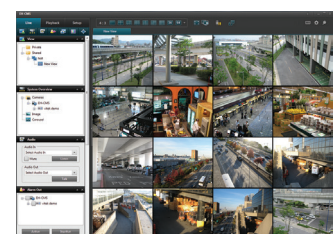

Intuitive configuration menu.

Remote Viewing over the Internet, LAN, Explorer, Safari, Firefox, Opera and Chrome

Remote Viewing Apps Available for iPhone, iPad & Android Devices

View backups on PC computers using included Backup Player Software