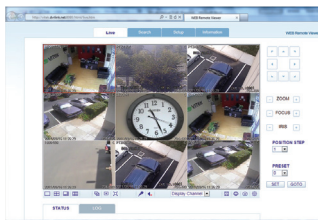

Remote Viewing over the Internet, LAN, Explorer, Safari, Firefox, Opera and Chrome