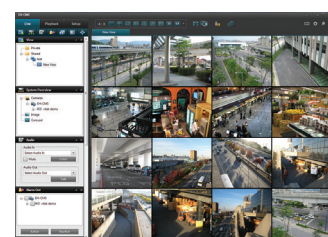

VT-SRL Series

Spire Series 4, 8, & 16 Channel
960H Digital Video Recorders

FEATURES

- Supports High Resolution 960H Cameras
- 4, 8 or 16 Video Inputs with 1 HDMI, 1 Spot Monitor Output, and 1 VGA output
- H.264 Compression
- Up to 480fps Live Display & 480fps Recording (VT-SRL916) / 240/240 (VT-SRL908) / 120/120 (VT-SRL904)
- Supports both Dynamic and Static IP Addresses
- 4 Alarm Inputs / 1 Relay Out
- Supports two internal Hard Drives (VT-SRL908/VT-SRL916) / One internal Hard Drive (VT-SRL904)
- Supports up to 4TB internal storage (1 x 4 TB HDD)
- 20 x 12 Motion Detection Grid
- Remote Viewing over the Internet, LAN, Explorer, Safari, Firefox, Opera and Chrome
- Applications for iPhone, iPad, iTouch and Android Devices
- Mac OSX Client & PC CMS Central Management Software Included
- Thumbnail Search
- Automatic sending of Health & Event notifications via email
- Control locally via USB Mouse or with the Included IR Remote control
- PTZ Control over RS-485

Intuitive configuration menu.

Remote Viewing over the Internet, LAN, Explorer, Safari, Firefox, Opera and Chrome

Remote Viewing Apps Available for iPhone, iPad & Android Devices

View backups on PC computers using included Backup Player Software

Included CMS Software allows remote viewing & control of multiple DVR's even when located at multiple locations!

(888) VITEK-70 | WWW.VITEKCCTV.COM
28492 Constellation Road Valencia, CA 91355

VT-SRL Series