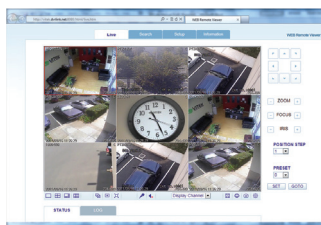

VT-SRL Series

Spire Series 4, 8, & 16 Channel
960H Digital Video Recorders

FEATURES

- Supports High Resolution 960H Cameras
- 4, 8 or 16 Video Inputs with 1 HDMI, 1 Spot Monitor Output, and 1 VGA output
- H.264 Compression
- Up to 480fps Live Display & 480fps Recording (VT-SRL916) / 240/240 (VT-SRL908) / 120/120 (VT-SRL904)
- Supports both Dynamic and Static IP Addresses
- 4 Alarm Inputs / 1 Relay Out
- Supports two internal Hard Drives (VT-SRL908/VT-SRL916) / One internal Hard Drive (VT-SRL904)
- Supports up to 4TB internal storage (1 x 4 TB HDD)
- 20 x 12 Motion Detection Grid
- Remote Viewing over the Internet, LAN, Explorer, Safari, Firefox, Opera and Chrome
- Applications for iPhone, iPad, iTouch and Android Devices
- Mac OSX Client & PC CMS Central Management Software Included
- Thumbnail Search
- Automatic sending of Health & Event notifications via email
- Control locally via USB Mouse or with the Included IR Remote control
- PTZ Control over RS-485

(888) VITEK-70 | WWW.VITEKCCTV.COM
28492 Constellation Road Valencia, CA 91355