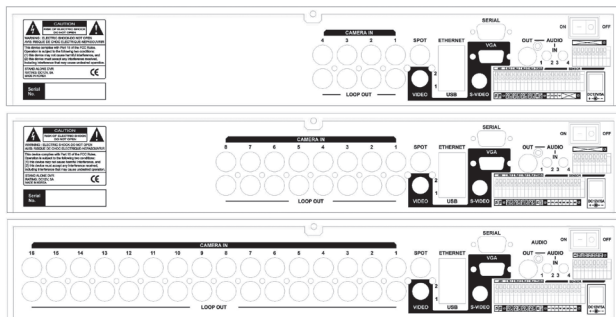

SAGA "ST" Series

4, 8 and 16 Channel Digital Video Recorders

SAGA Series
Plus

FEATURES

- The Industry's only MPEG4 Compression with Non-Conditional Refresh
- 240 IPS Recording per Channel (VT-ST840 / VT-1640) & 120 IPS Recording (VT-ST440 at HD1 Resolution)
- MPEG-4 Compression
- Up to 2 Terabyte Internal Storage (2x - 1TB HDD) and Up to 40 Terabytes External Storage (4x - 10 HDD Expansion bay units)
- Dedicated Audio per Video Channel (4, 8, or 16 Channels)
- 2-Way communication over the internet via Remote Client Software
- Multi-site remote client
- Built-in DVD/RW drive
- Accepts 4 External (VT-XHD10) HDD Bays for an Additional 40 Hard Drives
- Block Search Function Retrieves Lost Files, Even from Damaged Hard Drives
- Embedded Linux OS
- Dynamic IP support (DDNS)
- Maximum File Size of 6K (CIF), 11K (Half D1), 20K (D1)
- Continuous, Motion, Alarm, V-Loss, Scheduled recording modes
- Numerous search modes: Calendar, Search & Copy, Time, Event, Block, File, Bookmark & Log
- Notification e-mail to up to 10 accounts on Motion, Alarm, V-Loss, HDD Fail
- Pentaplex Plus: Record, Playback, Network Transmission, Mirror, Backup and Live Viewing
- Backup to External HDD, CD-R, DVD-RW, DVD+RW, USB Memory Stick
- Control up to 16 DVRs via Keyboard or IR Remote control