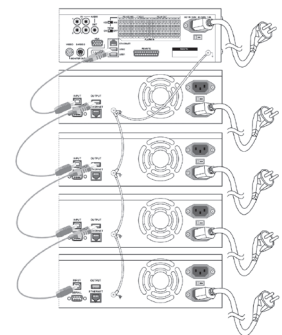

SAGA "ST" Series

4, 8 and 16 Channel Digital Video Recorders

SAGA Series
Plus

FEATURES

- The Industry's only MPEG4 Compression with Non-Conditional Refresh
- 240 IPS Recording per Channel (VT-ST840 / VT-1640) & 120 IPS Recording (VT-ST440 at HD1 Resolution)
- MPEG-4 Compression
- Up to 2 Terabyte Internal Storage (2x - 1TB HDD) and Up to 40 Terabytes External Storage (4x - 10 HDD Expansion bay units)
- Dedicated Audio per Video Channel (4, 8, or 16 Channels)
- 2-Way communication over the internet via Remote Client Software
- Multi-site remote client
- Built-in DVD/RW drive
- Accepts 4 External (VT-XHD10) HDD Bays for an Additional 40 Hard Drives
- Block Search Function Retrieves Lost Files, Even from Damaged Hard Drives
- Embedded Linux OS
- Dynamic IP support (DDNS)
- Maximum File Size of 6K (CIF), 11K (Half D1), 20K (D1)
- Continuous, Motion, Alarm, V-Loss, Scheduled recording modes
- Numerous search modes: Calendar, Search & Copy, Time, Event, Block, File, Bookmark & Log
- Notification e-mail to up to 10 accounts on Motion, Alarm, V-Loss, HDD Fail
- Pentaplex Plus: Record, Playback, Network Transmission, Mirror, Backup and Live Viewing
- Backup to External HDD, CD-R, DVD-RW, DVD+RW, USB Memory Stick
- Control up to 16 DVRs via Keyboard or IR Remote control

VT-XHD10U SAGA Series USB 2.0 HDD Expansion Bay

- Capable of supporting up to 10 IDE hard drives
- Hard drives can be setup in a Mirrored Array for redundancy, Striped into a massive disk array up to a 40TB, or in any combination of each
- Up to 4 Bays can be connected via USB 2.0