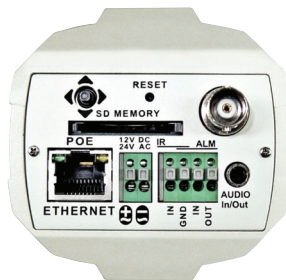

ENVI

ENHANCED NETWORK VIDEO INTEGRATION

VITEK OBI Technology intelligently tracks motion, then zooms in to capture motion, even if it's not in the center of the frame!

FEATURES

- 1/2.9" Sony® CMOS
- 2.1 MegaPixel
- Up to 30fps live view @ 1920x1080 (1080p)
- MegaPixel IR Corrected 3-9mm (VTC-C2/NZ39) / 9-22mm (VTC-C2/NZ922)
- H.264/MJPEG Dual Streaming
- 16:9 Video format
- On-board Intelligence (OBI Technology) delivers Auto-Focus-Zoom by tracking motion, then optically zooming in to that area of the frame
- Onvif Compliance
- Integrated Cooling Fan
- SD memory card slot for Local recording
- Mechanical IR Cut Filter (True Day/Night)
- Motion Activated Pointing Zoom, Defog, BLC/HLC, Motion Deblur, Pixel Defect Compensation, Mirror, Flip, Pixel Defect Compensation
- 12VDC/24VAC & PoE (Power over Ethernet) Operation