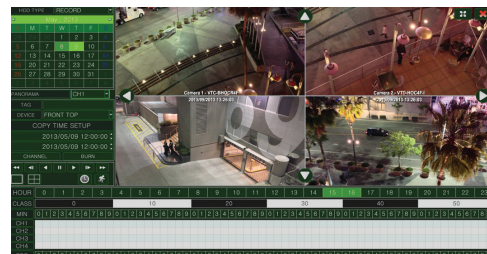

Local Management & Viewing Interface when paired with VT-HDOC 4 Channel HD-SDI DVR