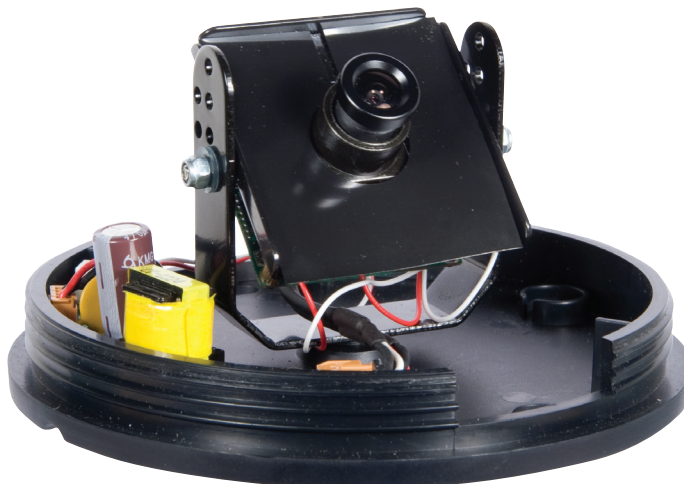

# VTD-C510

High Resolution Color Indoor Dome  
Camera w/580 TVL 12VDC/24VAC

VTD-C410 Shown in White.

The VTD-C510 high resolution color dome camera is a small, attractive camera ideal for use in commercial or residential applications. It measures less than 5" in diameter and comes in dual voltage 24 Volt AC/12 Volt DC power input for easy integration with standard cameras and power systems.

## FEATURES

- 1/3" High Resolution CCD (768 x 494)
- 580 TV Lines Resolution
- DSP Controls For Superior Backlight, White Balance, And Gain Control
- 0.03 Lux Sensitivity
- Dual Voltage: 12VDC / 24VAC
- Also available in white

# VTD-C510

High Resolution Color Indoor Dome  
Camera w/580 TVL 12VDC/24VAC

## Detailed Specifications

Image Device	1/3" Color CCD Image Sensor
Effective Pixels	768 x 494
Resolution	580 TV Lines
Minimum Illumination	0.03 Lux at f1.2 (AGC ON)
S/N Ratio	More Than 48dB (AGC Off)
Electronic Shutter	1/60 ~ 1/100,000 Sec.
White Balance	Auto White Balance (AWB)
Standard Lens	3.6mm Included (2.9 / 6.0 / 8.0 / 16mm Optional)
Video Output	Composite: 1.0 Vp-p / 75 Ohm
Power Source	12VDC / 24VAC
Operation Temp:	14°F~122°F / -10~50°C
Dimensions	4.73" x 2.96" / 120mm x 75mm (W x H)
Weight	0.66 lbs. / 10.58 oz. / 300g