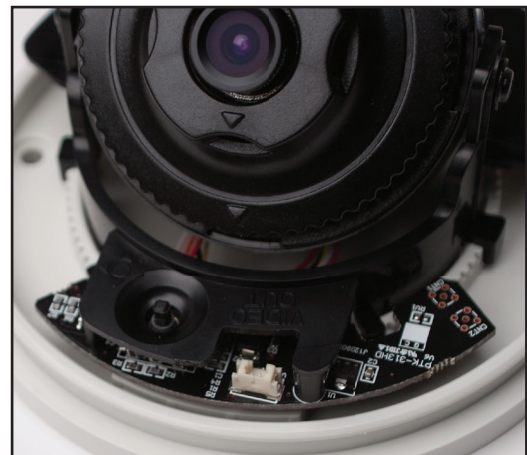

FEATURES:

- 1/2.9" Progressive Scan Sony CMOS
- 2.0 MegaPixel With full 1080p/720p HD-SDI Output (SMPTE 292M)
- 3.7mm Fixed Iris lens Included
- Mechanical IR Cut Filter (True Day/Night)
- 16:9 Video format
- Advanced OSD Functions: WDR, 3D-DNR, Night Watch DSS Low Light Color Technology, ACE (Adaptive Color Enhancement), Motion Detection, Privacy, Digital Zoom, HLM, Flip, Mirror
- 100% Pure Digital Transmission of video data
- Up to 700' HD Transmission Range (Depending on cable characteristics and integrity)
- 12VDC Operation
- Available in Ivory or Black

HDcctv
High Definition CCTV Over COAX

With the all new On Cue Lineup, 2MP 1080P images can be recorded using existing coax cable with distances up to 700' depending on cable characteristics and integrity. 4 new camera options cover most any application, and High Definition Stand-Alone Digital Recorders with remote software and mobile apps offer performance and versatility never before available in the security marketplace.

VTD-HOC4F/I Inside Controls

Specifications

Sensor	1/2.9" Sony CMOS (IMX122LQJ)
Resolution	2.0 MegaPixel (1080p / 720p)
S/N	More than 52 dB (AGC Off)
Video Output	1x HD-SDI (BNC) / 1x SD CVBS (BNC)
Lens	3.7mm Fixed
Minimum Illumination	1 Lux at F1.2 / 0.1 Lux (B/W)
Day/Night	Mechanical IR Cut Filter (True Day/Night)
Electronic shutter speed	Auto / Manual (1/30sec ~ 1/30,000sec)
White Balance	Auto / Auto EXT / Pushing / Manual
Brightness	Adjustable (0 ~ 20 Steps)
DSS (Sens-Up)	YES
DNR	3D-DNR
WDR	YES
OSD Language	English
Digital Zoom	0 ~ x127
Privacy	YES (32 Zones)
Motion Detection	YES
ACE (Adaptive Color Enhancement)	YES
Advanced OSD Functions	HLM, Flip, Freeze, Sharpness, Mirror
Communication	RS-485 (PELCO-D)
HD Transmission Range	Up to 700' (Depending on cable characteristics and integrity)
Operating Conditions	14°-122°F (-10°-50°C) < 80% RH
Input Voltage	12VDC
Power Consumption (12VDC)	200mA
Dimensions	4.6" x 3.07" (Dia. x H)