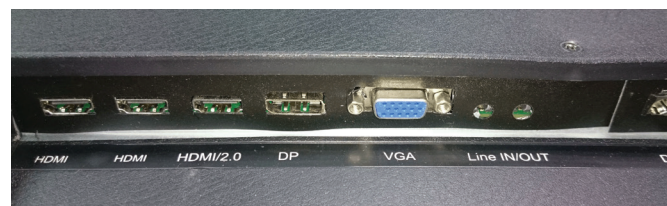

## FEATURES

- 32" Wide Screen 4K UHD LED Display Panel
- 16:9 aspect ratio
- Triple HDMI, VGA, and DisplayPort Video Inputs with 1/4" Stereo Audio Input
- Resolution up to 4K UHD (3840x2160)
- 178° Horizontal Viewing Angle
- Picture In Picture (PIP) Display Option
- Side Panel Controls with included IR Remote Control
- VESA 200mm x 100mm Standard Mounting
- 50,000 Hour Panel Life
- 3 Year Warranty